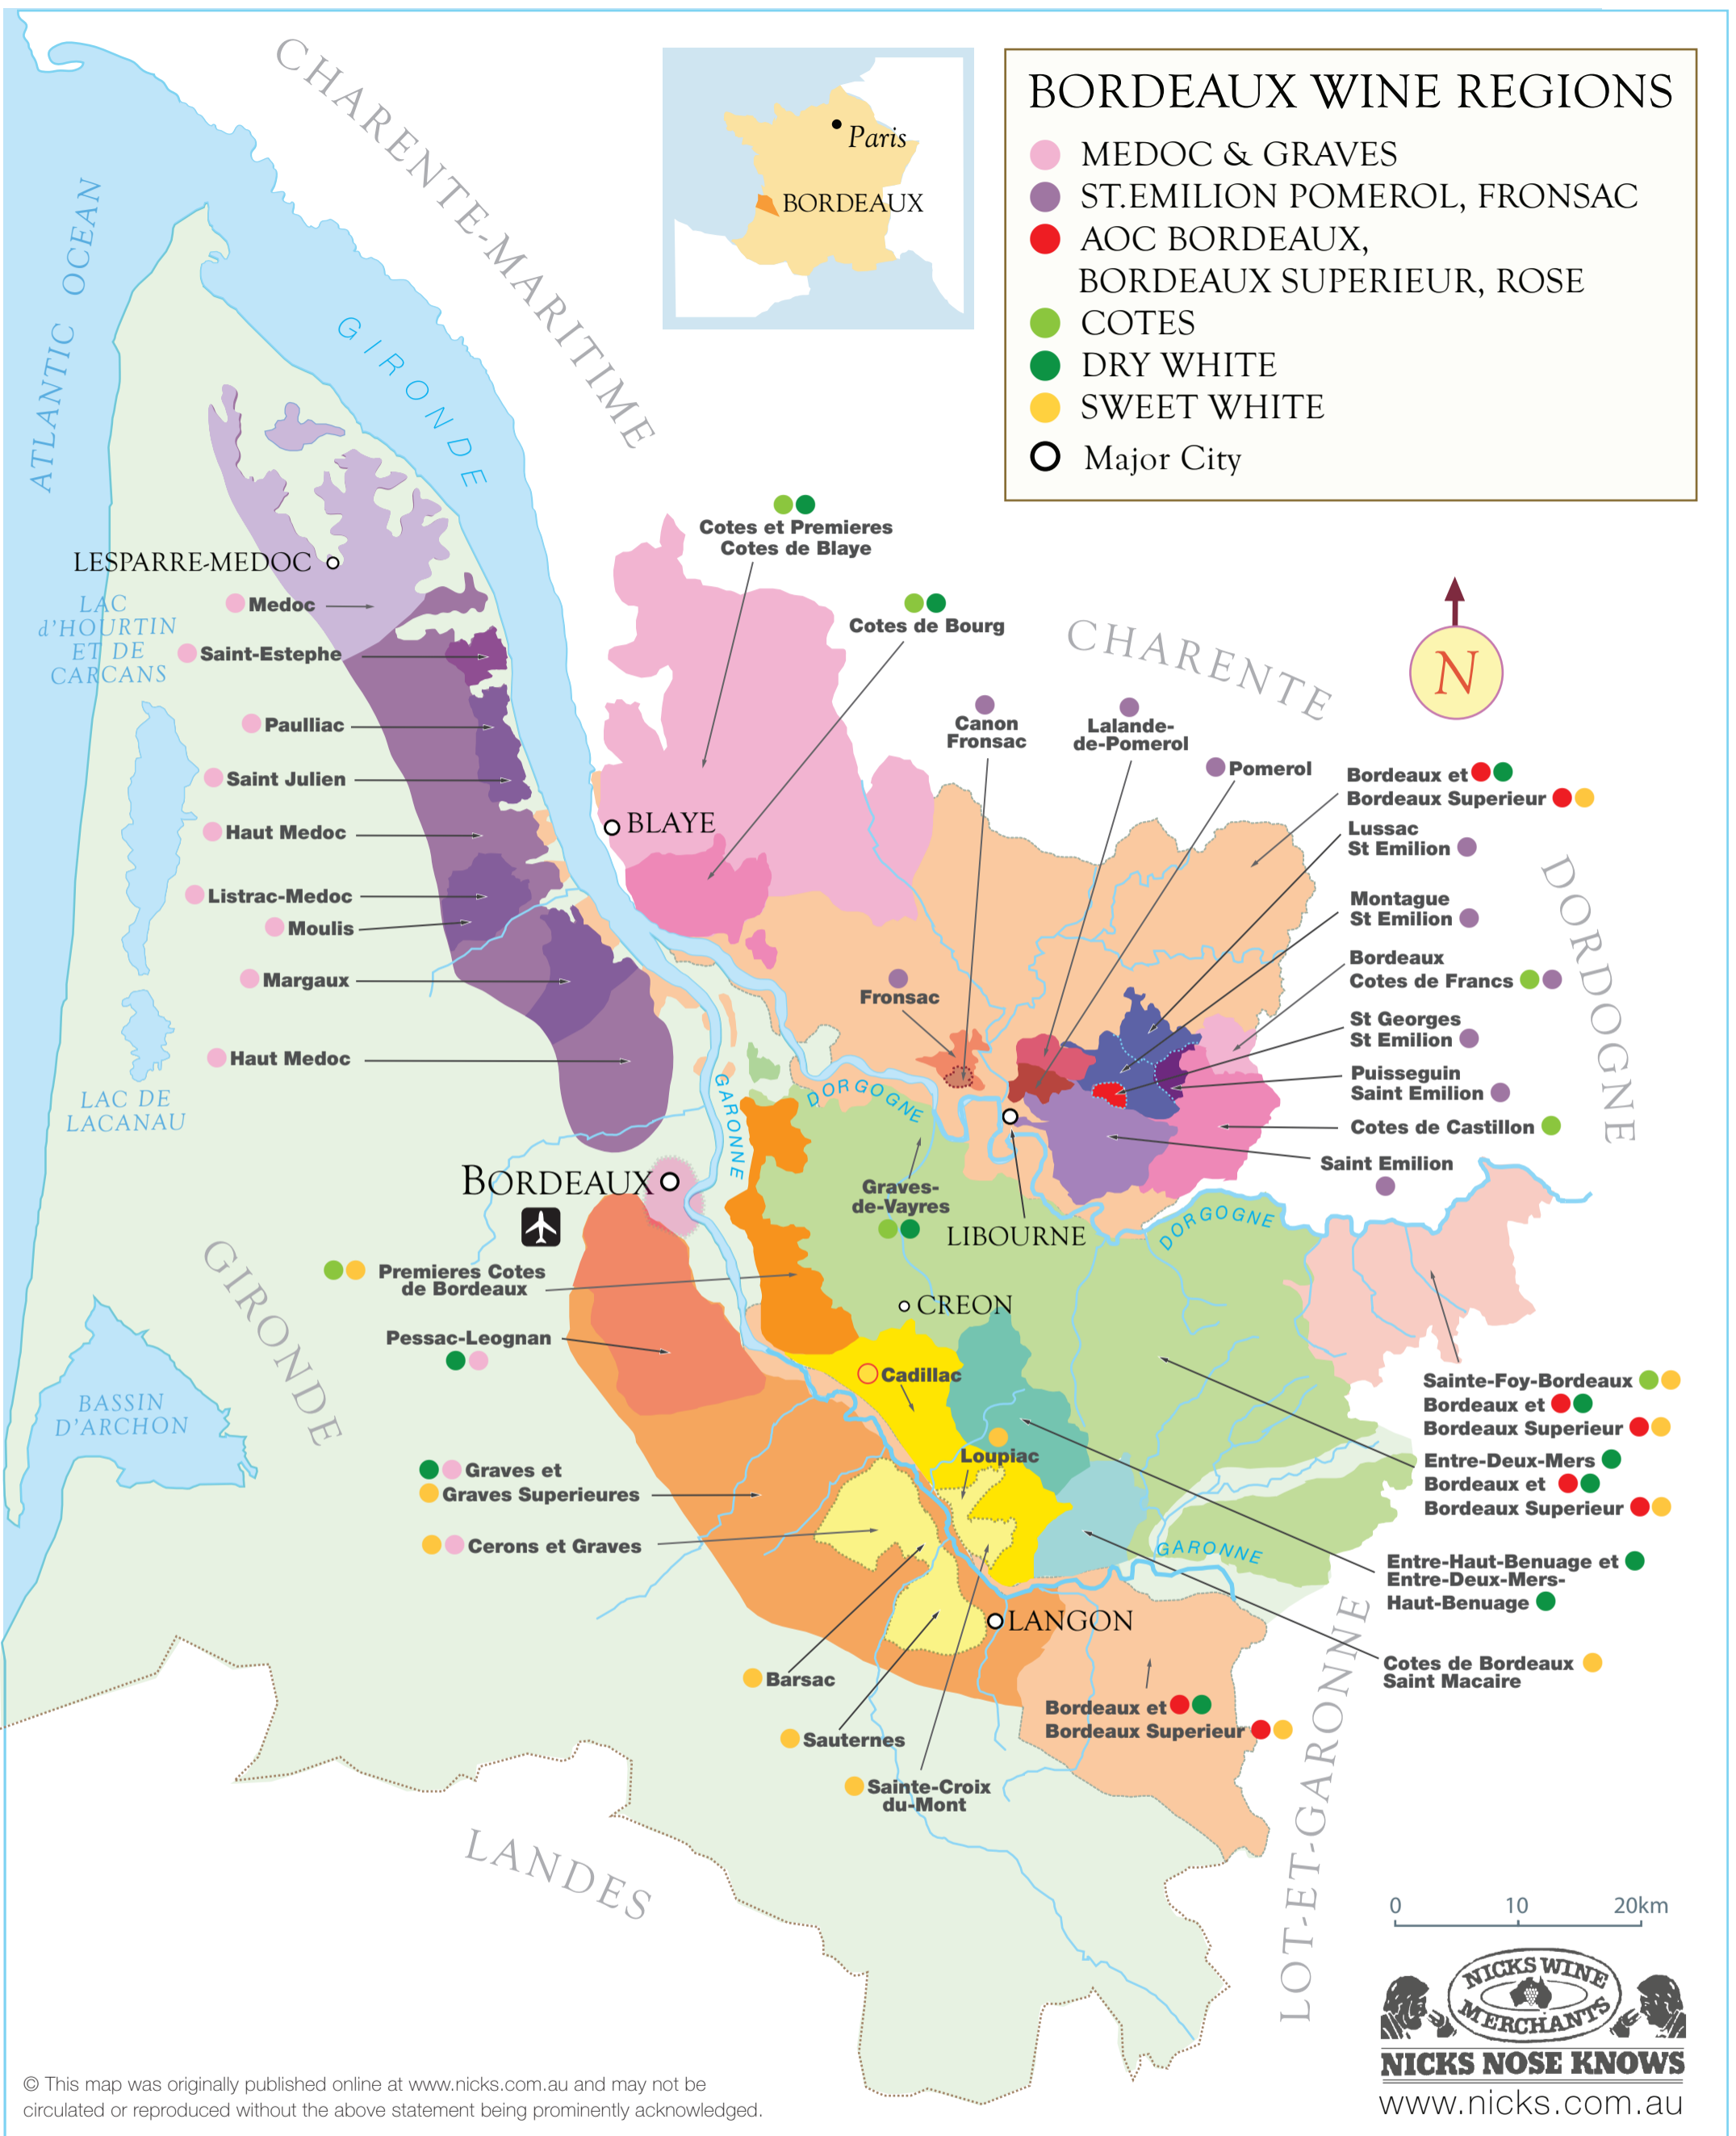

BORDEAUX WINE REGIONS

- MEDOC & GRAVES
- ST.EMILION POMEROL, FRONSAC
- AOC BORDEAUX, BORDEAUX SUPERIEUR, ROSE
- COTES
- DRY WHITE
- SWEET WHITE
- Major City

0 10 20km

NICKS NOSE KNOWS

www.nicks.com.au

© This map was originally published online at www.nicks.com.au and may not be circulated or reproduced without the above statement being prominently acknowledged.